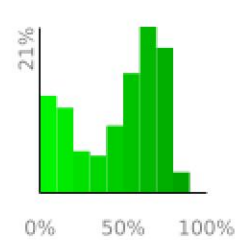

Measured Profile

range 4455' to 5932' gain 2008' loss 2018' exaggeration 14.1x

Slope Angle (top), Land Cover (middle), Tree Cover (bottom)

Elevation

Min 4456'
Avg 5262'
Max 5933'
Delta 1477'

Slope

Min 0°
Avg 16°
Max 41°

Aspect

Tree Cover

Land Cover

- Forest 71%
- Shrub 19%
- Barren 9%
- Developed 1%