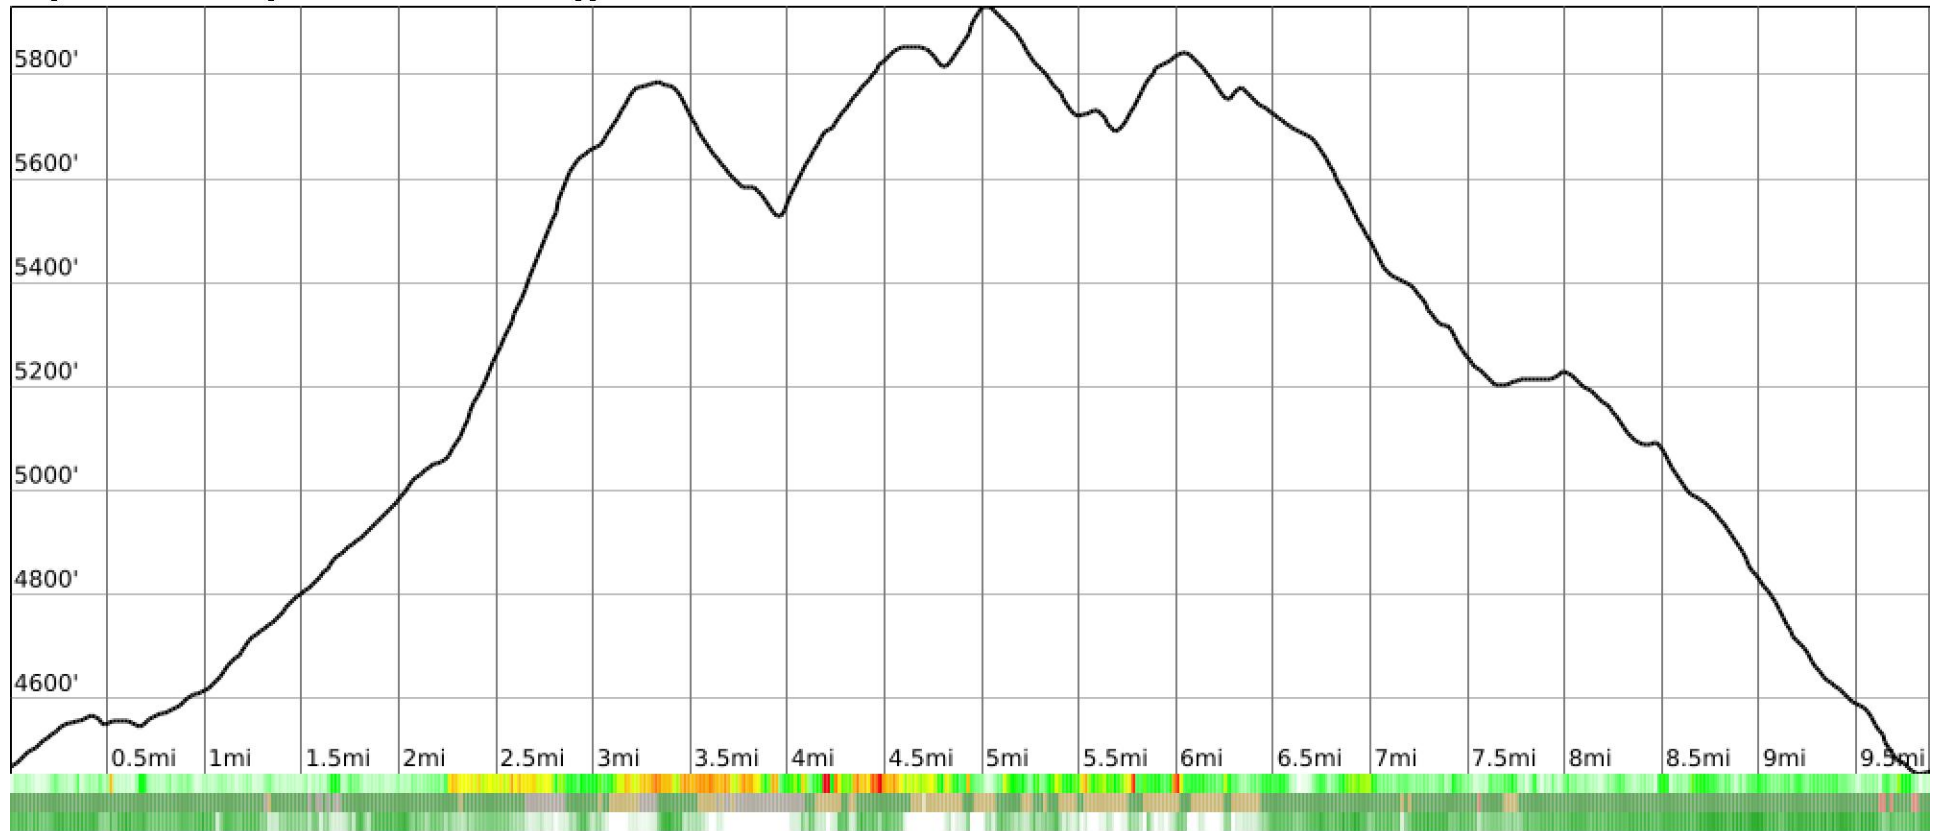

Measured Profile

range 4455' to 5932' gain 2008' loss 2018' exaggeration 14.1x

Slope Angle (top), Land Cover (middle), Tree Cover (bottom)

Elevation

Min 4456'
Avg 5262'
Max 5933'
Delta 1477'

Slope

Min 0°
Avg 16°
Max 41°

Aspect

Tree Cover

Land Cover

- Forest 71%
- Shrub 19%
- Barren 9%
- Developed 1%