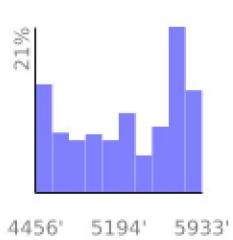

Measured Profile

range 4455' to 5932' gain 2008' loss 2018' exaggeration 14.1x

Slope Angle (top), Land Cover (middle), Tree Cover (bottom)

Elevation

Min 4456'
Avg 5262'
Max 5933'
Delta 1477'

Slope

Min 0°
Avg 16°
Max 41°

Aspect

Tree Cover

Land Cover

- Forest 71%
- Shrub 19%
- Barren 9%
- Developed 1%