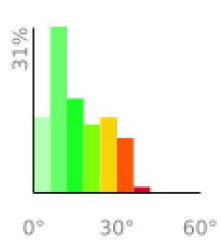

Measured Profile

range 4455' to 5932' gain 2008' loss 2018' exaggeration 14.1x

Slope Angle (top), Land Cover (middle), Tree Cover (bottom)

Elevation

Min 4456'
Avg 5262'
Max 5933'
Delta 1477'

Slope

Min 0°
Avg 16°
Max 41°

Aspect

Tree Cover

Land Cover

- Forest 71%
- Shrub 19%
- Barren 9%
- Developed 1%