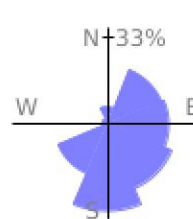

Measured Profile

range 4455' to 5932' gain 2008' loss 2018' exaggeration 14.1x

Slope Angle (top), Land Cover (middle), Tree Cover (bottom)

Elevation

Min 4456'
Avg 5262'
Max 5933'
Delta 1477'

Slope

Min 0°
Avg 16°
Max 41°

Aspect

Tree Cover

Land Cover

- Forest 71%
- Shrub 19%
- Barren 9%
- Developed 1%