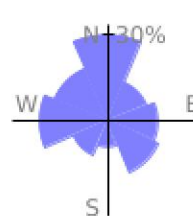

Measured Profile

range 528' to 915' gain 607' loss 610' exaggeration 16.3x

Slope Angle (top), Land Cover (middle), Tree Cover (bottom)

Elevation

Min 530'
Avg 693'
Max 916'
Delta 385'

Slope

Min 0°
Avg 6°
Max 26°

Aspect

Tree Cover

Land Cover

Shrub 72%
Grassland 22%
Developed 6%