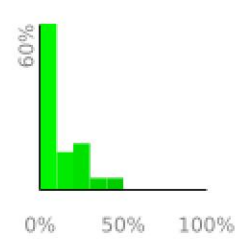

Measured Profile

range 528' to 915' gain 607' loss 610' exaggeration 16.3x

Slope Angle (top), Land Cover (middle), Tree Cover (bottom)

Elevation

Min 530'
Avg 693'
Max 916'
Delta 385'

Slope

Min 0°
Avg 6°
Max 26°

Aspect

Tree Cover

Land Cover

Shrub 72%
Grassland 22%
Developed 6%