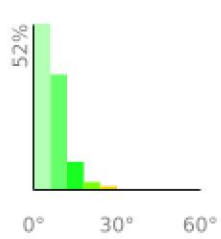

Measured Profile

range 528' to 915' gain 607' loss 610' exaggeration 16.3x

Slope Angle (top), Land Cover (middle), Tree Cover (bottom)

Elevation

Min 530'
Avg 693'
Max 916'
Delta 385'

Slope

Min 0°
Avg 6°
Max 26°

Aspect

Tree Cover

Land Cover

Shrub 72%
Grassland 22%
Developed 6%