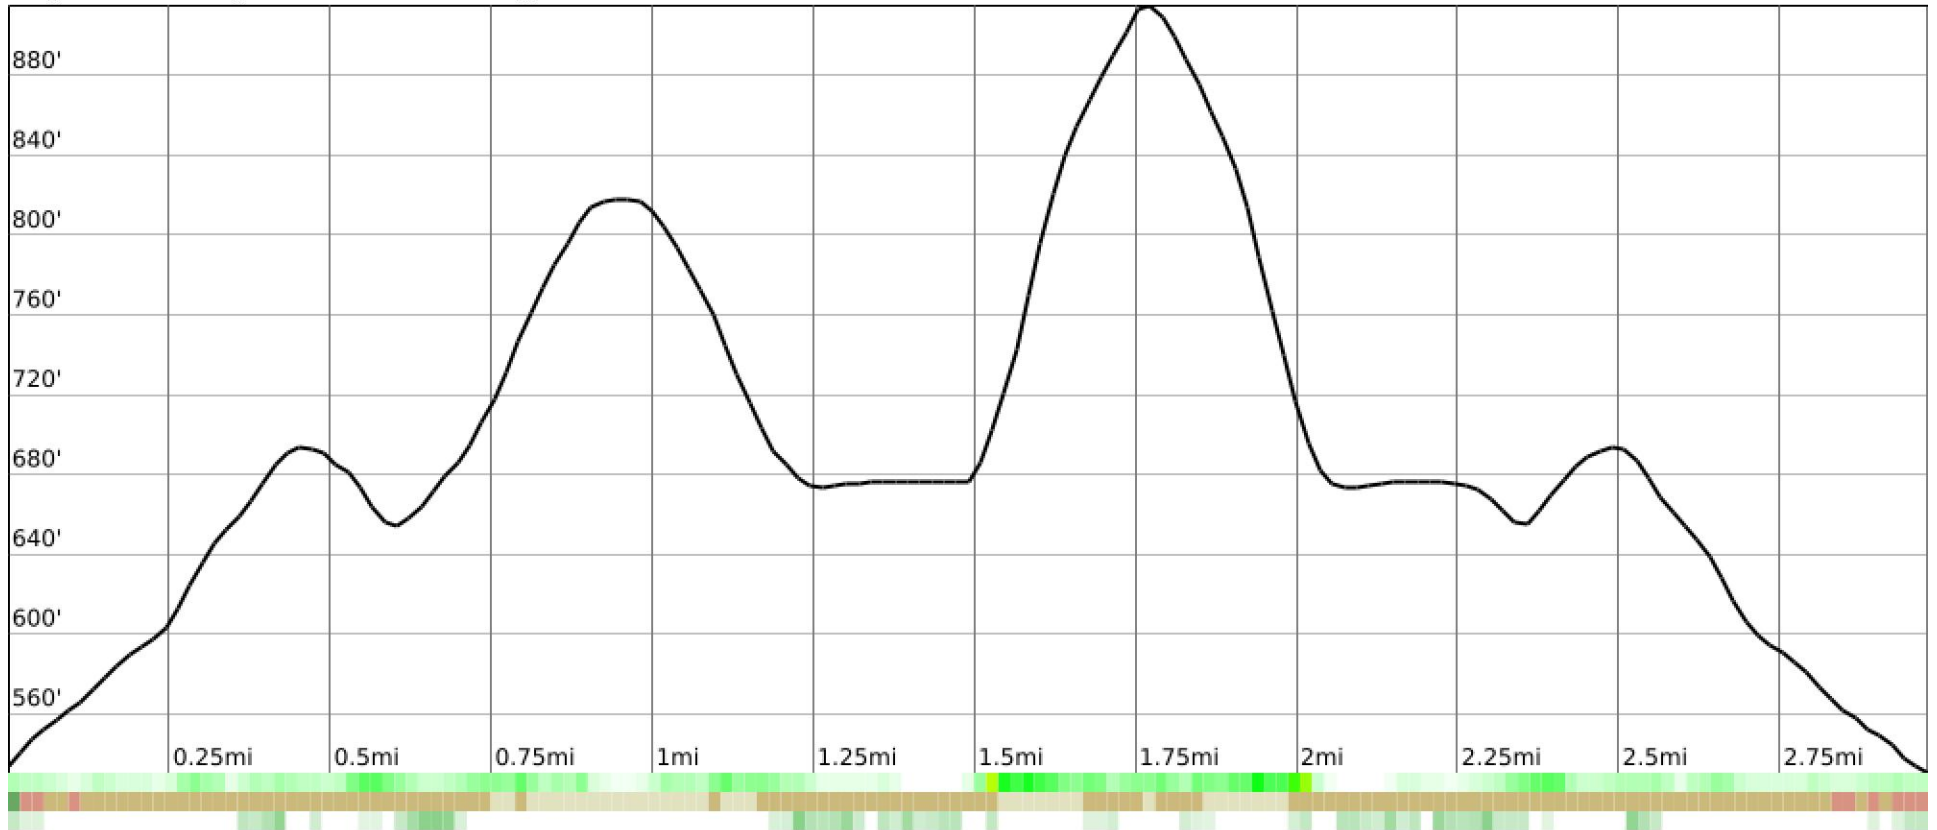

Measured Profile

range 528' to 915' gain 607' loss 610' exaggeration 16.3x

Slope Angle (top), Land Cover (middle), Tree Cover (bottom)

Elevation

Min 530'
Avg 693'
Max 916'
Delta 385'

Slope

Min 0°
Avg 6°
Max 26°

Aspect

Tree Cover

Land Cover

Shrub 72%
Grassland 22%
Developed 6%