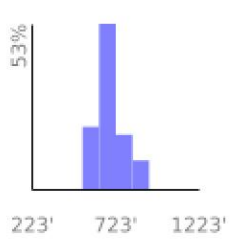

Measured Profile

range 528' to 915' gain 607' loss 610' exaggeration 16.3x

Slope Angle (top), Land Cover (middle), Tree Cover (bottom)

Elevation

Min 530'
Avg 693'
Max 916'
Delta 385'

Slope

Min 0°
Avg 6°
Max 26°

Aspect

Tree Cover

Land Cover

Shrub 72%
Grassland 22%
Developed 6%