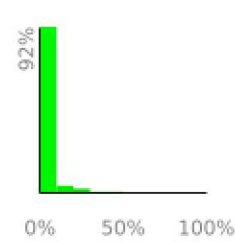

Measured Profile

range 266' to 1030' gain 758' loss 768' exaggeration 6.4x

Slope Angle (top), Land Cover (middle), Tree Cover (bottom)

Elevation

Min 267'
Avg 598'
Max 1031'
Delta 764'

Slope

Min 2°
Avg 11°
Max 25°

Aspect

Tree Cover

Land Cover

Grassland 82%
Shrub 18%