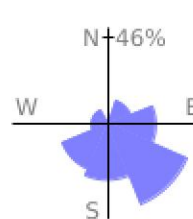

Measured Profile

range 266' to 1030' gain 758' loss 768' exaggeration 6.4x

Slope Angle (top), Land Cover (middle), Tree Cover (bottom)

Elevation

Min 267'
Avg 598'
Max 1031'
Delta 764'

Slope

Min 2°
Avg 11°
Max 25°

Aspect

Tree Cover

Land Cover

Grassland 82%
Shrub 18%