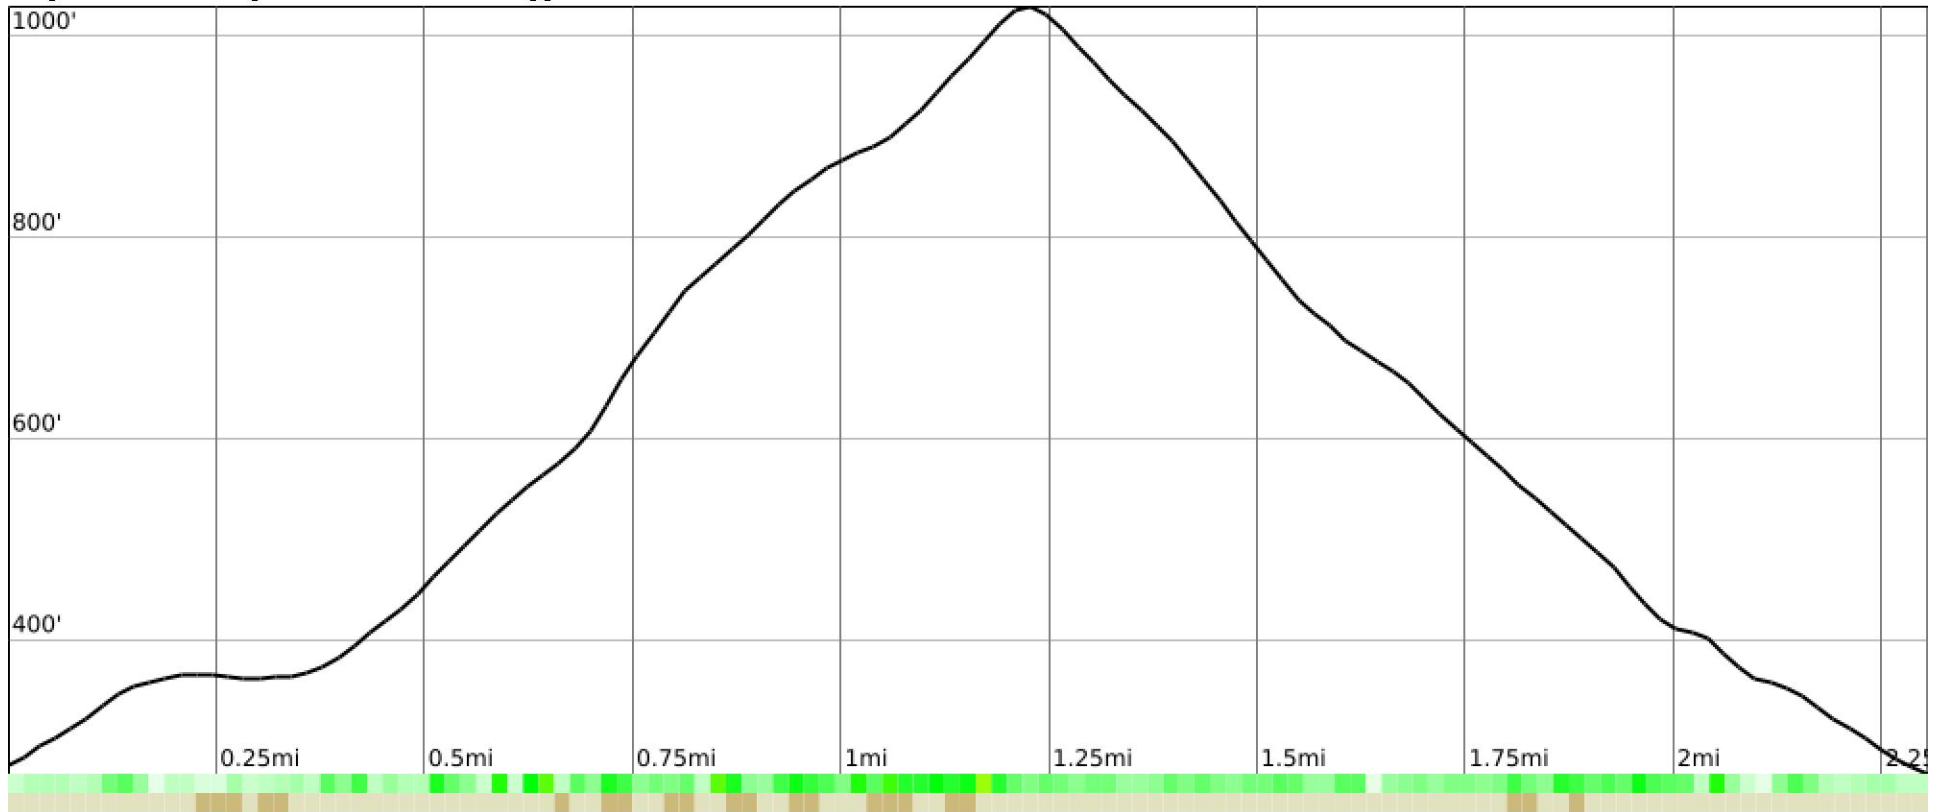

Measured Profile

range 266' to 1030' gain 758' loss 768' exaggeration 6.4x

Slope Angle (top), Land Cover (middle), Tree Cover (bottom)

Elevation

Min 267'
Avg 598'
Max 1031'
Delta 764'

Slope

Min 2°
Avg 11°
Max 25°

Aspect

Tree Cover

Land Cover

Grassland 82%
Shrub 18%