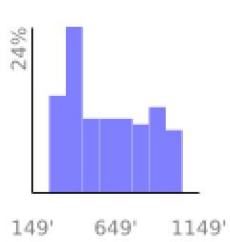

Measured Profile

range 266' to 1030' gain 758' loss 768' exaggeration 6.4x

Slope Angle (top), Land Cover (middle), Tree Cover (bottom)

Elevation

Min 267'
Avg 598'
Max 1031'
Delta 764'

Slope

Min 2°
Avg 11°
Max 25°

Aspect

Tree Cover

Land Cover

Grassland 82%
Shrub 18%