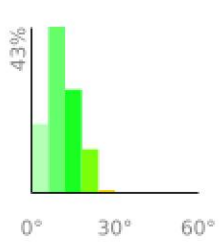

Measured Profile

range 266' to 1030' gain 758' loss 768' exaggeration 6.4x

Slope Angle (top), Land Cover (middle), Tree Cover (bottom)

Elevation

Min 267'
Avg 598'
Max 1031'
Delta 764'

Slope

Min 2°
Avg 11°
Max 25°

Aspect

Tree Cover

Land Cover

Grassland 82%
Shrub 18%