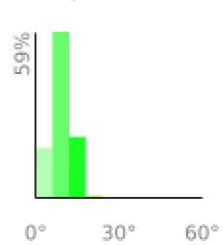

Measured Profile

range 2090' to 3219' gain 1125' loss 0' exaggeration 4.5x

Slope Angle (top), Land Cover (middle), Tree Cover (bottom)

Elevation

Min 2092'
Avg 2699'
Max 3219'
Delta 1126'

Slope

Min 1°
Avg 9°
Max 18°

Aspect

Tree Cover

Land Cover

Developed 68%
Grassland 29%
Shrub 3%