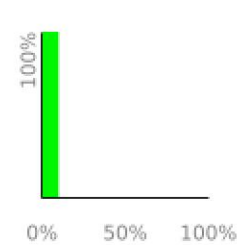

Measured Profile

range 2090' to 3219' gain 1125' loss 0' exaggeration 4.5x

Slope Angle (top), Land Cover (middle), Tree Cover (bottom)

Elevation

Min 2092'
Avg 2699'
Max 3219'
Delta 1126'

Slope

Min 1°
Avg 9°
Max 18°

Aspect

Tree Cover

Land Cover

Developed 68%
Grassland 29%
Shrub 3%