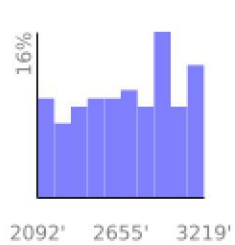

Measured Profile

range 2090' to 3219' gain 1125' loss 0' exaggeration 4.5x

Slope Angle (top), Land Cover (middle), Tree Cover (bottom)

Elevation

Min 2092'
Avg 2699'
Max 3219'
Delta 1126'

Slope

Min 1°
Avg 9°
Max 18°

Aspect

Tree Cover

Land Cover

Developed 68%
Grassland 29%
Shrub 3%