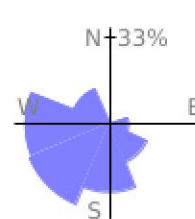

Measured Profile

range 738' to 1883' gain 1165' loss 59' exaggeration 3.8x

Slope Angle (top), Land Cover (middle), Tree Cover (bottom)

Elevation

Min 739'
Avg 1363'
Max 1886'
Delta 1147'

Slope

Min 4°
Avg 20°
Max 40°

Aspect

Tree Cover

Land Cover

Shrub 71%
Forest 25%
Grassland 3%