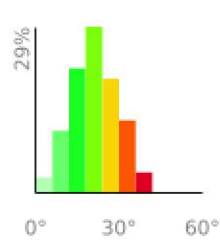

Measured Profile

range 738' to 1883' gain 1165' loss 59' exaggeration 3.8x

Slope Angle (top), Land Cover (middle), Tree Cover (bottom)

Elevation

Min 739'
Avg 1363'
Max 1886'
Delta 1147'

Slope

Min 4°
Avg 20°
Max 40°

Aspect

Tree Cover

Land Cover

Shrub 71%
Forest 25%
Grassland 3%