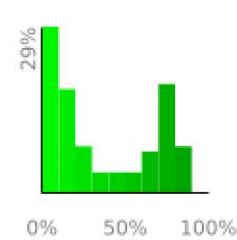

Measured Profile

range 738' to 1883' gain 1165' loss 59' exaggeration 3.8x

Slope Angle (top), Land Cover (middle), Tree Cover (bottom)

Elevation

Min 739'
Avg 1363'
Max 1886'
Delta 1147'

Slope

Min 4°
Avg 20°
Max 40°

Aspect

Tree Cover

Land Cover

Shrub 71%
Forest 25%
Grassland 3%