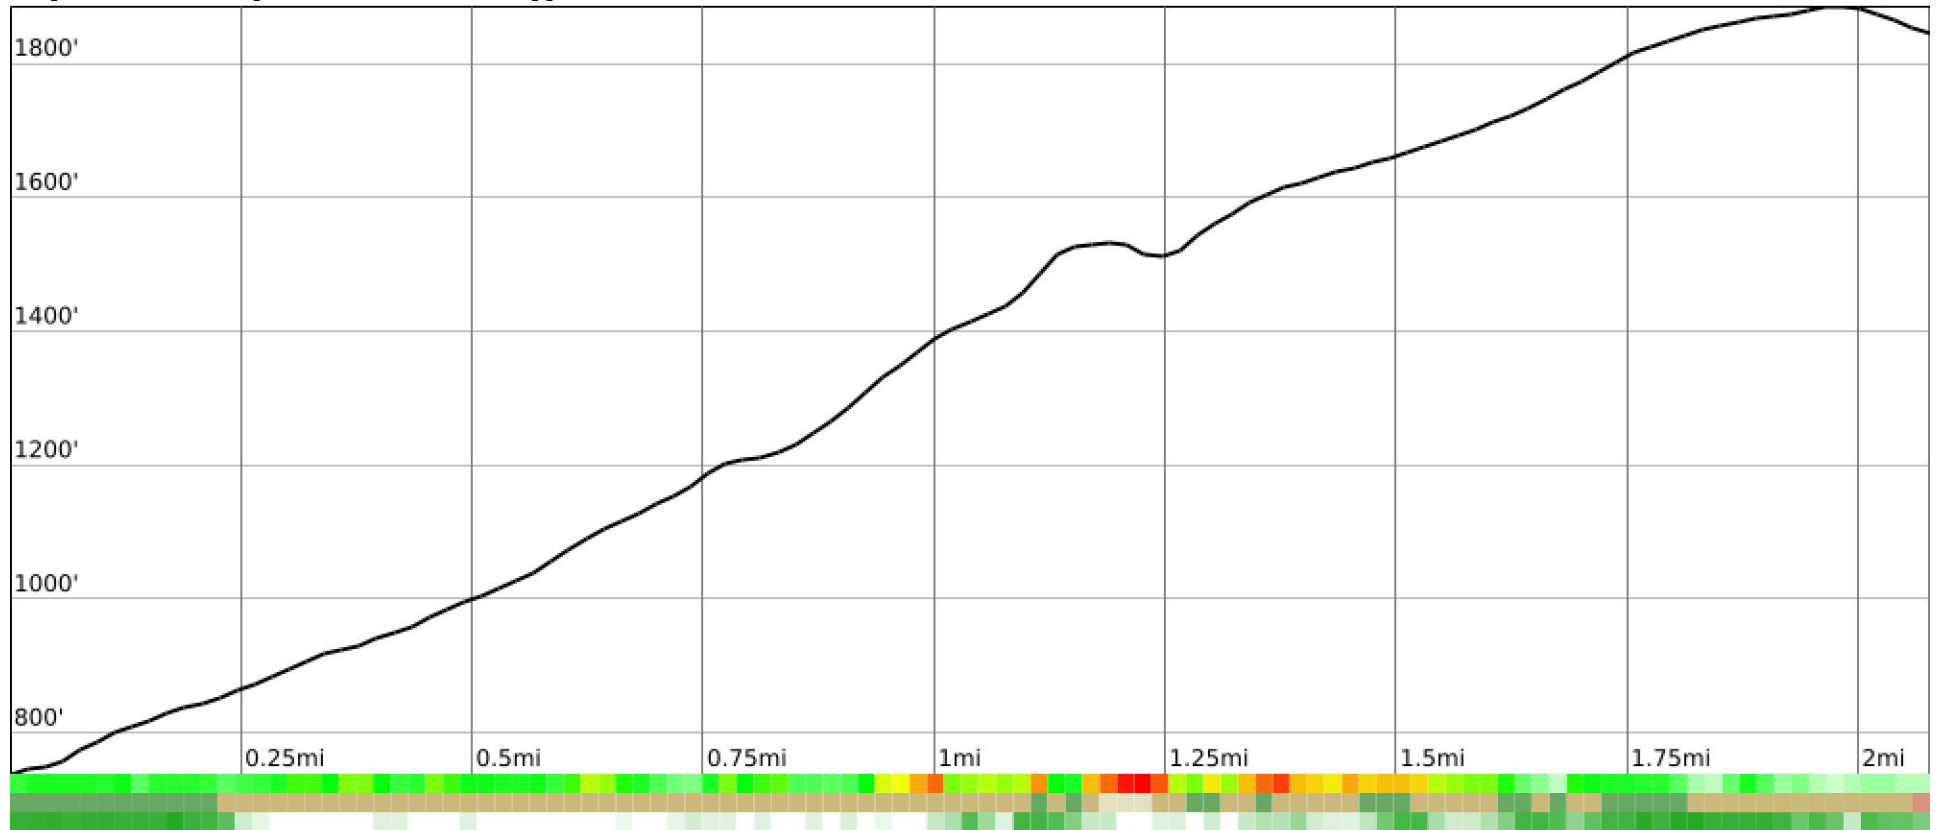

Measured Profile

range 738' to 1883' gain 1165' loss 59' exaggeration 3.8x

Slope Angle (top), Land Cover (middle), Tree Cover (bottom)

Elevation

Min 739'
Avg 1363'
Max 1886'
Delta 1147'

Slope

Min 4°
Avg 20°
Max 40°

Aspect

Tree Cover

Land Cover

Shrub 71%
Forest 25%
Grassland 3%