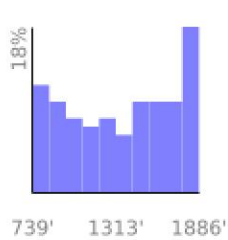

Measured Profile

range 738' to 1883' gain 1165' loss 59' exaggeration 3.8x

Slope Angle (top), Land Cover (middle), Tree Cover (bottom)

Elevation

Min 739'
Avg 1363'
Max 1886'
Delta 1147'

Slope

Min 4°
Avg 20°
Max 40°

Aspect

Tree Cover

Land Cover

Shrub 71%
Forest 25%
Grassland 3%