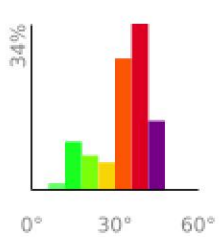

Measured Profile

range 892' to 1903' gain 1142' loss 138' exaggeration 2.7x

Slope Angle (top), Land Cover (middle), Tree Cover (bottom)

Elevation

Min 895'
 Avg 1316'
 Max 1904'
 Delta 1009'

Slope

Min 10°
 Avg 33°
 Max 46°

Aspect

Tree Cover

Land Cover

Forest 96%
 Developed 4%