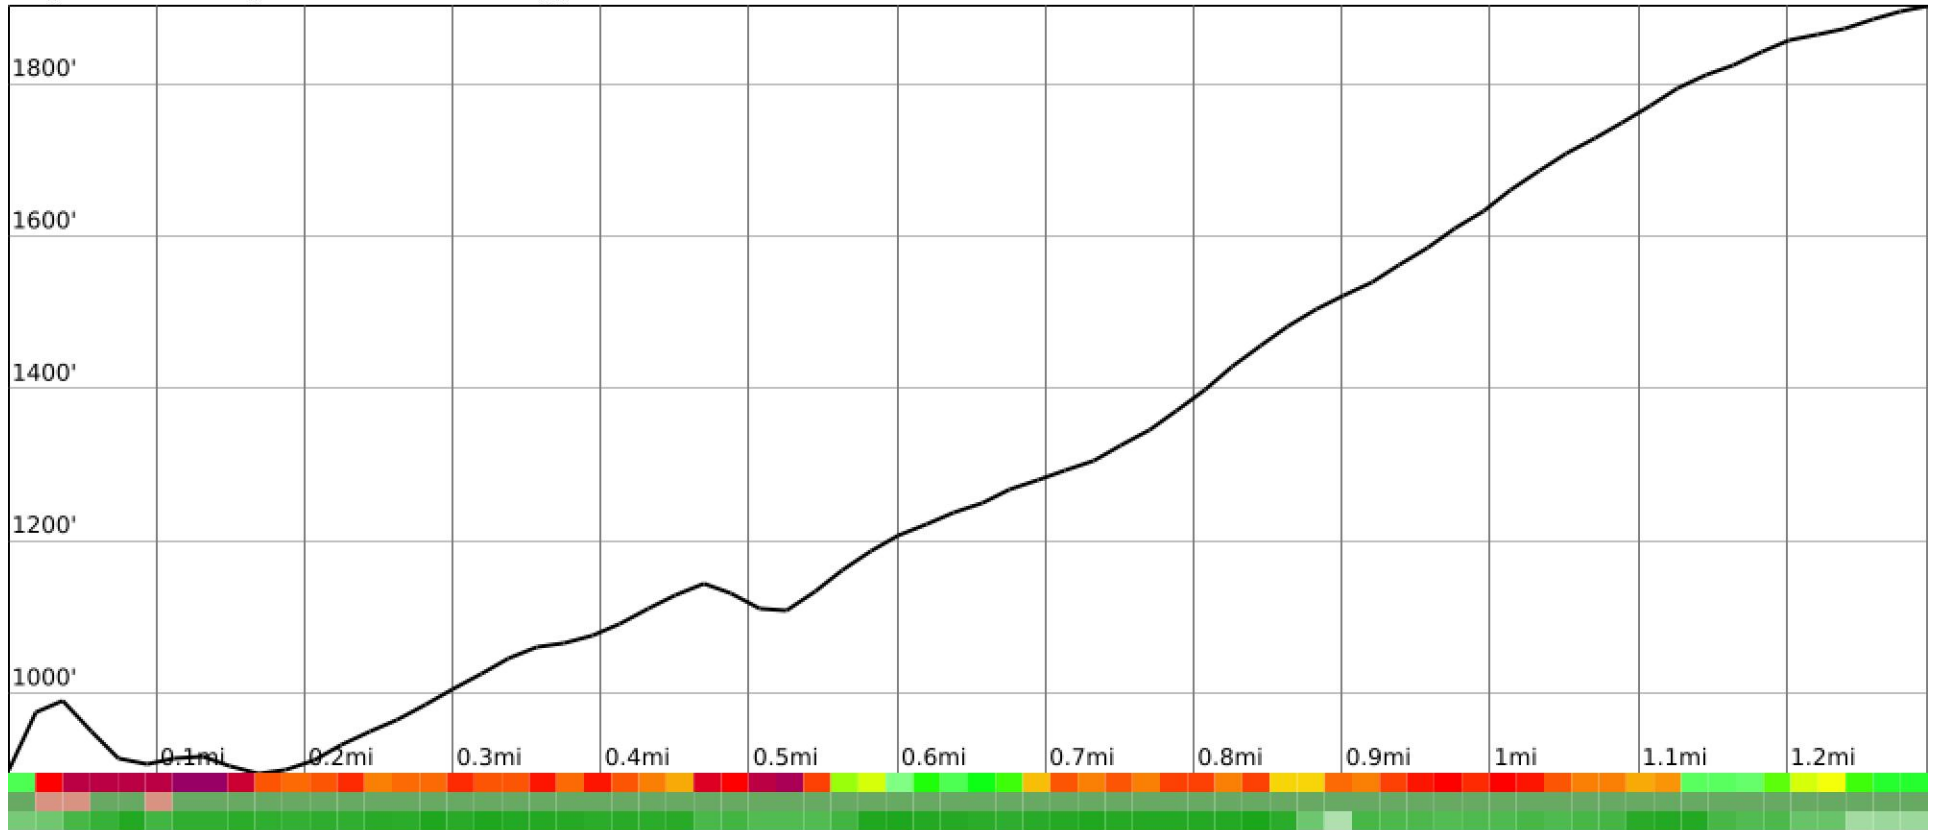

Measured Profile

range 892' to 1903' gain 1142' loss 138' exaggeration 2.7x

Slope Angle (top), Land Cover (middle), Tree Cover (bottom)

Elevation

Min 895'
 Avg 1316'
 Max 1904'
 Delta 1009'

Slope

Min 10°
 Avg 33°
 Max 46°

Aspect

Tree Cover

Land Cover

Forest 96%
 Developed 4%