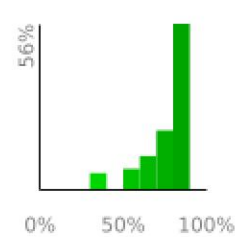

Measured Profile

range 892' to 1903' gain 1142' loss 138' exaggeration 2.7x

Slope Angle (top), Land Cover (middle), Tree Cover (bottom)

Elevation

Min 895'
 Avg 1316'
 Max 1904'
 Delta 1009'

Slope

Min 10°
 Avg 33°
 Max 46°

Aspect

Tree Cover

Land Cover

Forest 96%
 Developed 4%