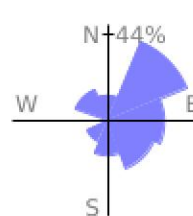

Measured Profile

range 892' to 1903' gain 1142' loss 138' exaggeration 2.7x

Slope Angle (top), Land Cover (middle), Tree Cover (bottom)

Elevation

Min 895'
 Avg 1316'
 Max 1904'
 Delta 1009'

Slope

Min 10°
 Avg 33°
 Max 46°

Aspect

Tree Cover

Land Cover

Forest 96%
 Developed 4%