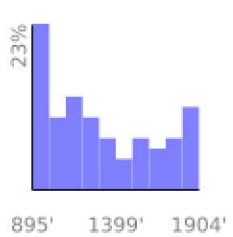

Measured Profile

range 892' to 1903' gain 1142' loss 138' exaggeration 2.7x

Slope Angle (top), Land Cover (middle), Tree Cover (bottom)

Elevation

Min 895'
 Avg 1316'
 Max 1904'
 Delta 1009'

Slope

Min 10°
 Avg 33°
 Max 46°

Aspect

Tree Cover

Land Cover

Forest 96%
 Developed 4%